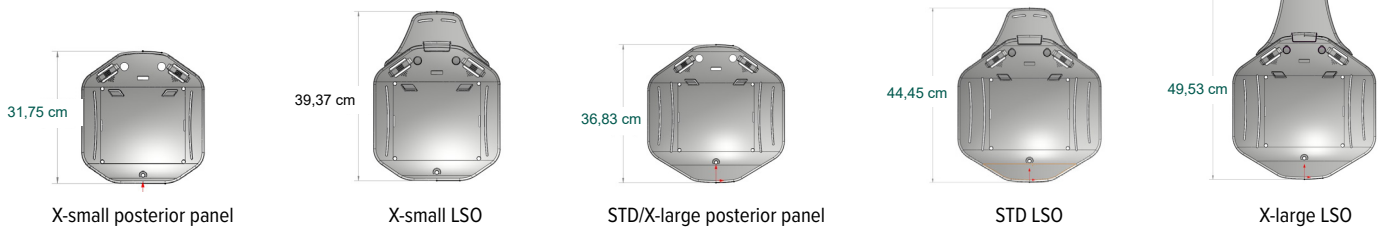

VRTX Configurations

VRTX CTLSO Options

LSO + CTLSO Upgrade = CTLSO
 TLSO + CTLSO Upgrade = CTLSO

VRTX Lower Spine Options

LSO
 TLSO

Size	Circumference
X-SMALL	66 - 91.5 cm
STANDARD	78.7 - 152.4 cm
X-LARGE	129.5 - 177.8 cm

VRTX Upper Spine Options

48068 Collar, 48065 Collar or 48074 Collar
 CTO (Uses Multipost Collar 48065)
 CTO 4-post (Uses Multipost Collar 48065)

VRTX COLLAR

Part Description: VRTX Collar 48068
Type: Universal
Height Settings: 1 - 8 (21 total adjustments)
Height Range (Sternal notch to chin): 2,54 cm to 12,70 cm
Circumference: 33,02 - 53,34 cm

Anterior Panel Height VRTX LSO

Posterior Panel Height VRTX LSO and TLSO

Anterior Heights VRTX TLSO

Anterior Heights VRTX CTLSO

Posterior Heights VRTX CTLSO