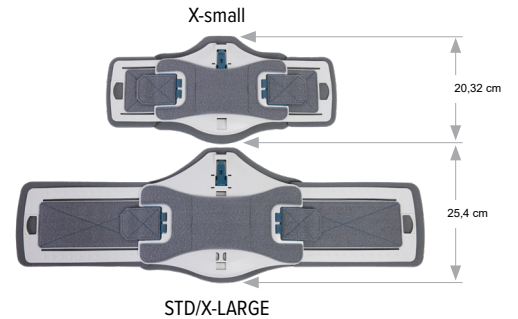

VRTX Configurations

VRTX CTLSO Options

LSO + CTLSO Upgrade = CTLSO
 TLSO + CTLSO Upgrade = CTLSO

VRTX Lower Spine Options

LSO
 TLSO

Size	Circumference
X-SMALL	66 - 91.5 cm
STANDARD	78.7 - 152.4 cm
X-LARGE	129.5 - 177.8 cm

VRTX Upper Spine Options

48068 Collar, 48065 Collar or 48074 Collar
 CTO (Uses Multipost Collar 48065)
 CTO 4-post (Uses Multipost Collar 48065)

VRTX COLLAR

Part Description: VRTX Collar 48068
Type: Universal
Height Settings: 1 - 8 (21 total adjustments)
Height Range (Sternal notch to chin): 2,54 cm to 12,70 cm
Circumference: 33,02 - 53,34 cm

Anterior Panel Height VRTX LSO

Posterior Panel Height VRTX LSO and TLSO

Anterior Heights VRTX TLSO

Anterior Heights VRTX CTLSO

Posterior Heights VRTX CTLSO