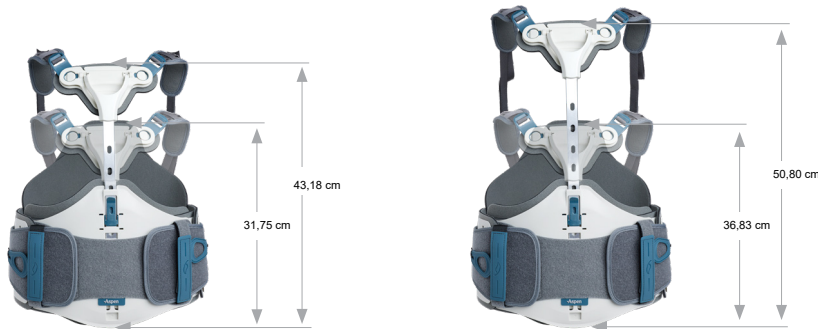

VRTX Configurations

VRTX CTLSO Options

LSO + CTLSO Upgrade = CTLSO
 TLSO + CTLSO Upgrade = CTLSO

VRTX Lower Spine Options

LSO
 TLSO

Size	Circumference
X-SMALL	66 - 91.5 cm
STANDARD	78.7 - 152.4 cm
X-LARGE	129.5 - 177.8 cm

VRTX Upper Spine Options

48068 Collar, 48065 Collar or 48074 Collar
 CTO (Uses Multipost Collar 48065)
 CTO 4-post (Uses Multipost Collar 48065)

VRTX COLLAR

Part Description: VRTX Collar 48068
Type: Universal
Height Settings: 1 - 8 (21 total adjustments)
Height Range (Sternal notch to chin): 2,54 cm to 12,70 cm
Circumference: 33,02 - 53,34 cm

Anterior Panel Height VRTX LSO

Posterior Panel Height VRTX LSO and TLSO

Anterior Heights VRTX TLSO

Anterior Heights VRTX CTLSO

Posterior Heights VRTX CTLSO