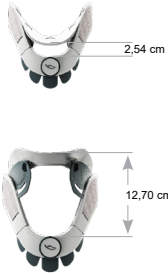

VRTX Configurations

VRTX CTLSO Options

LSO + CTLSO Upgrade = CTLSO
 TLSO + CTLSO Upgrade = CTLSO

VRTX Lower Spine Options

LSO
 TLSO

Size	Circumference
X-SMALL	66 - 91.5 cm
STANDARD	78.7 - 152.4 cm
X-LARGE	129.5 - 177.8 cm

VRTX Upper Spine Options

48068 Collar, 48065 Collar or 48074 Collar
 CTO (Uses Multipost Collar 48065)
 CTO 4-post (Uses Multipost Collar 48065)

VRTX COLLAR

Part Description: VRTX Collar 48068
Type: Universal
Height Settings: 1 - 8 (21 total adjustments)
Height Range (Sternal notch to chin): 2,54 cm to 12,70 cm
Circumference: 33,02 - 53,34 cm