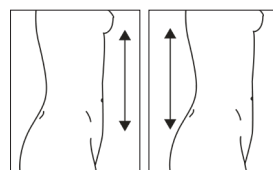

# STORLEKSTABELL

höftmått i cm

XX-Small X-Small Small Medium Large X-Large XX-Large  
75-85 85-95 95-105 105-115 115-125 125-135

LIGHT

22159	Elcross Light, LSO	20 cm	28 cm	●			✓	✓	✓	✓	✓
22160	Elcross Light, LSO	23 cm	33 cm	●			✓	✓	✓	✓	✓
22171	Elcross Lux, SIO	15 cm	19 cm	●			✓	✓	✓	✓	✓
22172/176	Elcross LUX, LSO	19 cm	28 cm	●	●		✓	✓	✓	✓	✓
22173/177	Elcross LUX, LSO	23 cm	33 cm	●	●		✓	✓	✓	✓	✓
22174	Elcross LUX, ABDO	26 cm	28 cm	●			✓	✓	✓	✓	✓

MEDIUM

23549/554	Navy-X, SIO	12 cm	18,5 cm	●	●		✓	✓	✓	✓	✓
23550/555/560	Navy-X, LSO	16 cm	22 cm	●	●	●	✓	✓	✓	✓	✓
23552	Navy-X, LSO	25 cm	31 cm	●			✓	✓	✓	✓	✓
35400	SELECTION, SIO	12 cm	19 cm	●			✓	✓	✓	✓	✓
35401	SELECTION, LSO	16 cm	23 cm	●			✓	✓	✓	✓	✓
35402	SELECTION, ABDO	25 cm	31,5 cm	●			✓	✓	✓	✓	✓